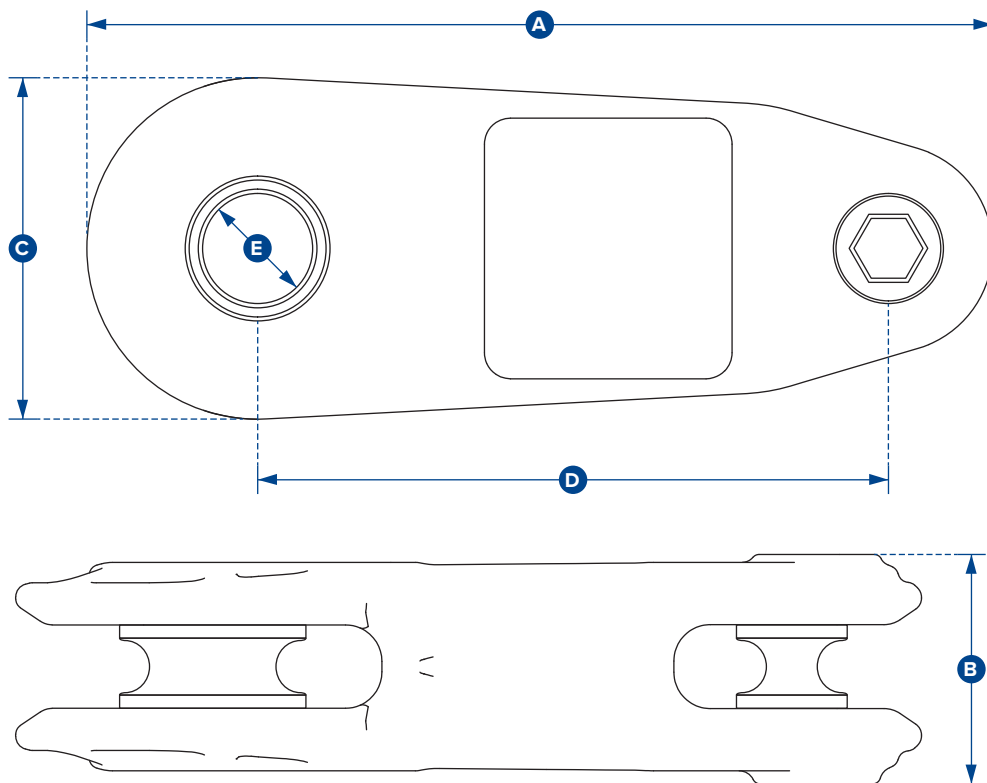

# CHECKLINE®

MADE TO MEASURE

| Dimensions   |  | WIB6T |
|--------------|--|-------|
| Max Rope Ø   |  | 20mm  |
| Dimension A  |  | 0.75" |
|              |  | 348   |
| Dimension B  |  | 13.7" |
|              |  | 89    |
| Dimension C  |  | 3.5"  |
|              |  | 131   |
| Dimension D  |  | 5.16" |
|              |  | 242   |
| Dimension ØE |  | 9.53" |
|              |  | 27    |
|              |  | 1.06" |