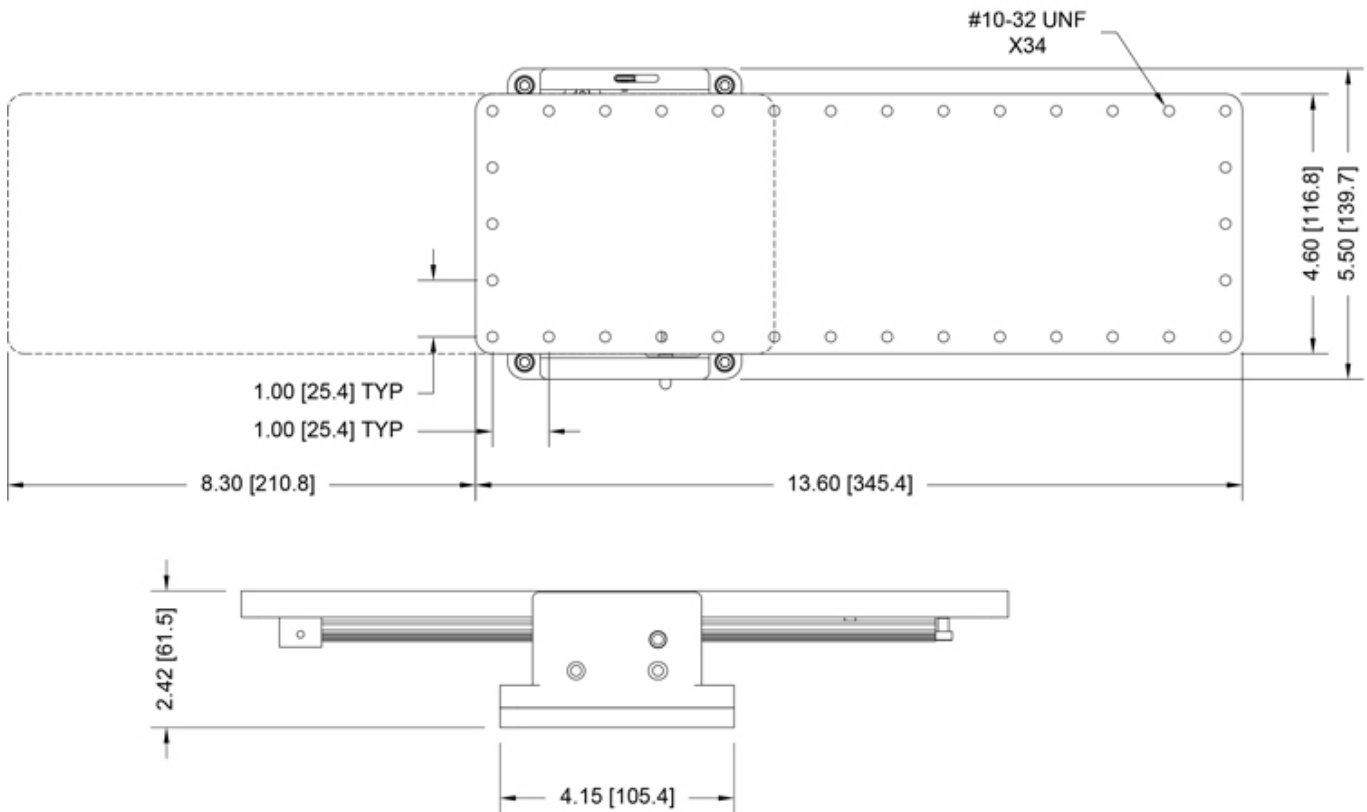

**G1109 Peel Fixture:**

**AC1078 Optional Adjustable Angle Fixture:**

**AC1079 Optional Adjustable Angle Fixture:**