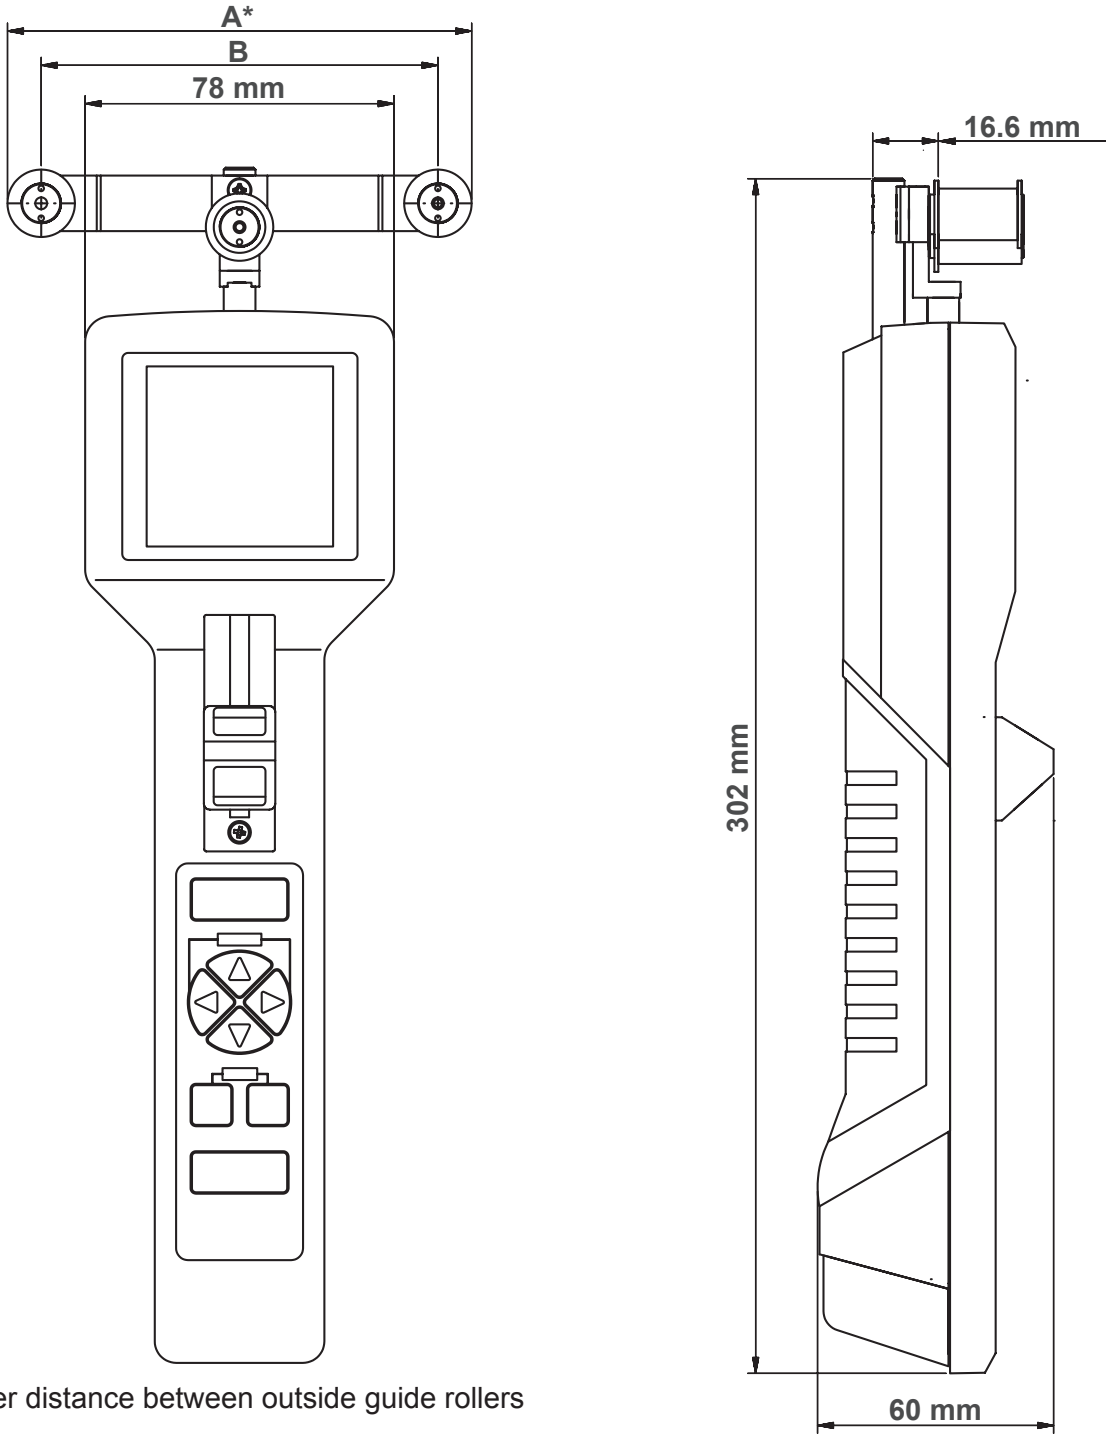

Models DTSB and DTXB

*Outer distance between outside guide rollers

Model	Model	A	B
DTSB-500	DTXB-500	55 mm	38 mm
DTSB-1000	DTXB-1000		
DTSB-2000	DTXB-2000		
DTSB-2500	DTXB-2500	117 mm	100 mm
DTSB-4000	DTXB-4000	55 mm	38 mm

Model	Model	A	B
DTSB-5000	DTXB-5000	117 mm	100 mm
DTSB-10K	DTXB-10K		
DTSB-20K	DTXB-20K	167 mm	150 mm
DTSB-30K	DTXB-30K	217 mm	200 mm
DTSB-50K	DTXB-50K		

Specifications subject to change without notice!