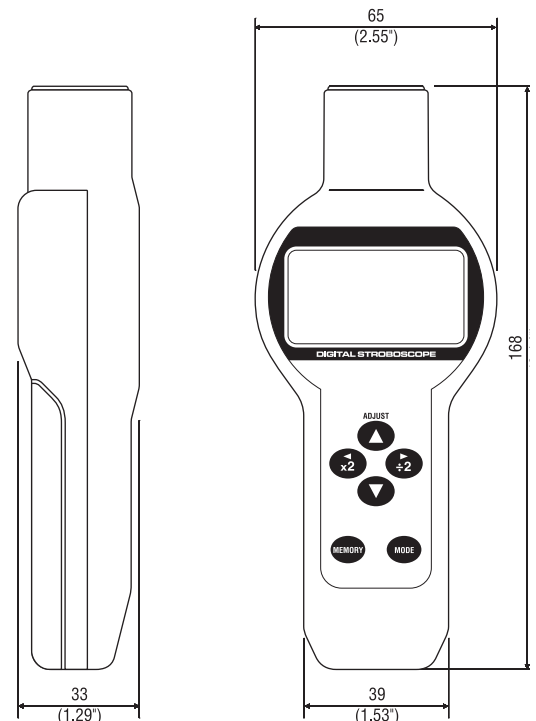

### Model NS-600

The NS-600 LED stroboscope is designed to measure the speed of rotating or cycling linear motion objects without contact or reflective tape, as well as freeze motion visually. Aluminum housing, the latest technology, compact size and LED light make it a perfect choice for use anywhere on the factory floor. Selectable flash rate for sharp images at high speed. The NS-600 is ideal for speed, motion and vibration analysis, such as rotating shafts, fans, cams, etc.

NS-600 Kit

The brightest, fully featured LED stroboscope in a compact, efficient design.

- High efficiency LED solid-state light source – never needs replacement
- Extended battery life of **8 hours** continuous use at 6,000 fpm/rpm
- Highly stable drift free operation
- Auto wide measuring range – up to 120,000 fpm/rpm
- Push button operation with x2 and ÷2 buttons for quick adjustment
- Store up to 9 flash rates in memory for records or quick retests
- Rugged aluminum housing – compact size
- Easy-to-read 5 digit 0.47" (12 mm) high LCD
- NS-600 kit includes stroboscope, two AA batteries and carrying case

### Selectable Flash Duration

For most applications standard flash duration works without adjustment. For high rpm or larger objects rotating with high surface speed, NS-600 features selectable flash duration.

Range	Resolution
12.0 to 9999.9 fpm/rpm	±0.1 fpm/rpm
10000 to 120000 fpm/rpm	±1 fpm/rpm (over 100,000 display flashes)
.20 ~ 999.00 Hz	0.01 Hz
1000.0 ~ 2000.0 Hz	0.1 Hz

Specifications	
Selectable Units:	fpm or Hz
Accuracy:	±0.01%, ±1 LSD
Display:	12mm high, 5digit LCD
Power:	2- AA batteries
Battery Life:	8 hours (@6,000 rpm when fully charged)
Operating Temp:	0 to 45° C
Weight:	.5 lb/225 g