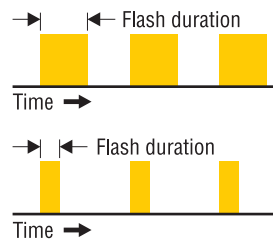

### Model NS-600

The NS-600 LED stroboscope is designed to measure the speed of rotating or cycling linear motion objects without contact or reflective tape, as well as freeze motion visually. Aluminum housing, the latest technology, compact size and LED light make it a perfect choice for use anywhere on the factory floor. Selectable flash rate for sharp images at high speed. The NS-600 is ideal for speed, motion and vibration analysis, such as rotating shafts, fans, cams, etc.

NS-600 Kit

The brightest, fully featured LED stroboscope in a compact, efficient design.

- High efficiency LED solid-state light source – never needs replacement
- Extended battery life of **8 hours** continuous use at 6,000 fpm/rpm
- Highly stable drift free operation
- Auto wide measuring range – up to 120,000 fpm/rpm
- Push button operation with x2 and ÷2 buttons for quick adjustment
- Store up to 9 flash rates in memory for records or quick retests
- Rugged aluminum housing – compact size
- Easy-to-read 5 digit 0.47" (12 mm) high LCD
- NS-600 kit includes stroboscope, two AA batteries and carrying case

### Selectable Flash Duration

For most applications standard flash duration works without adjustment. For high rpm or larger objects rotating with high surface speed, NS-600 features selectable flash duration.

For high speed applications, objects may move during the brief period of a single flash, resulting in a blurred image. By decreasing flash duration, objects have less time to move and the image will appear sharper.