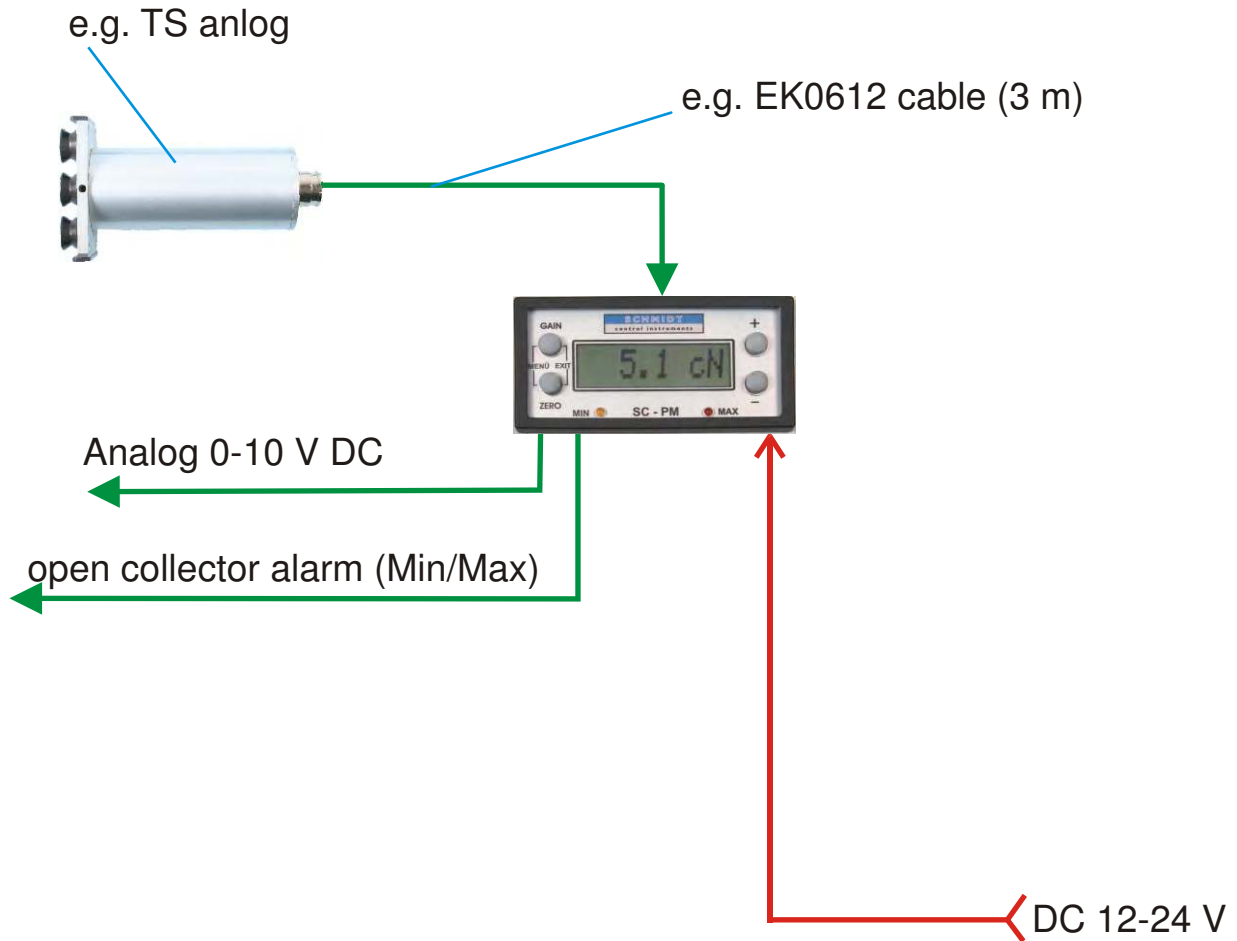

TS-Sensor with Display SC-PM

outputs: analog and alarm

LTS-Sensor with Display SC-PM

outputs: analog and alarm