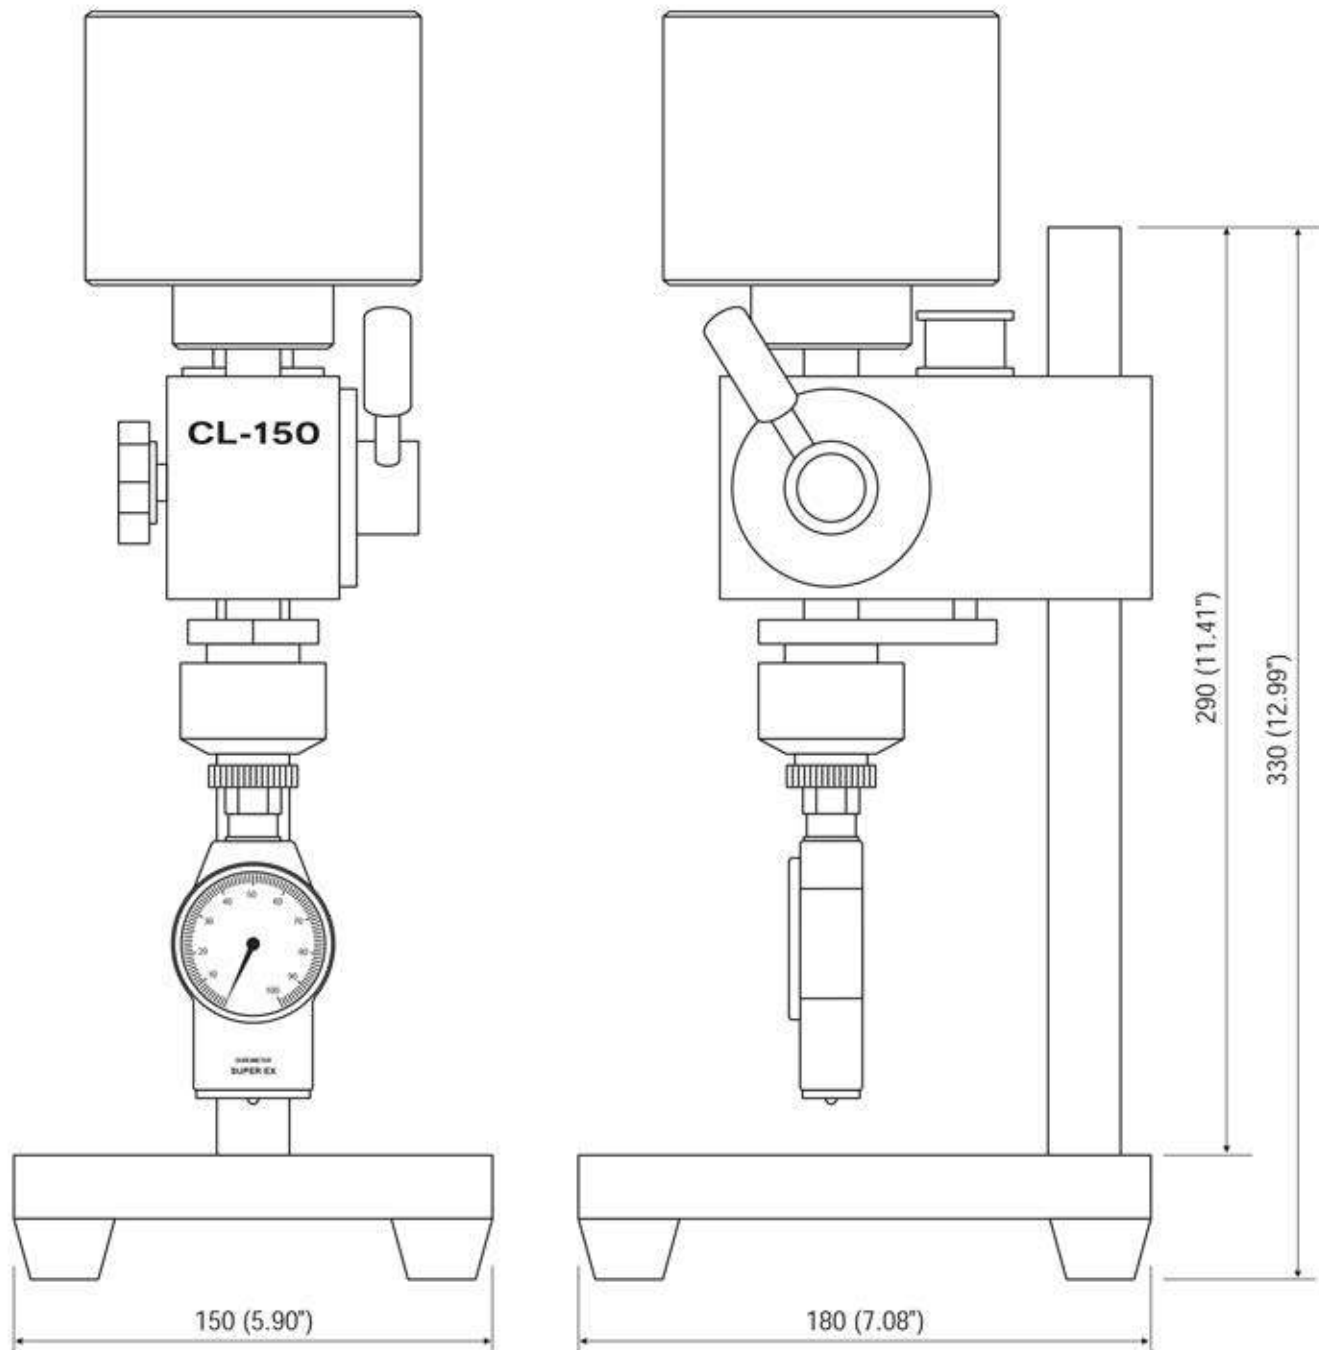

Asker Durometer Constant Load Stand Model CL-150 and 150H

Dimensions for CL-150L and CL-150H are the same except for the weight.